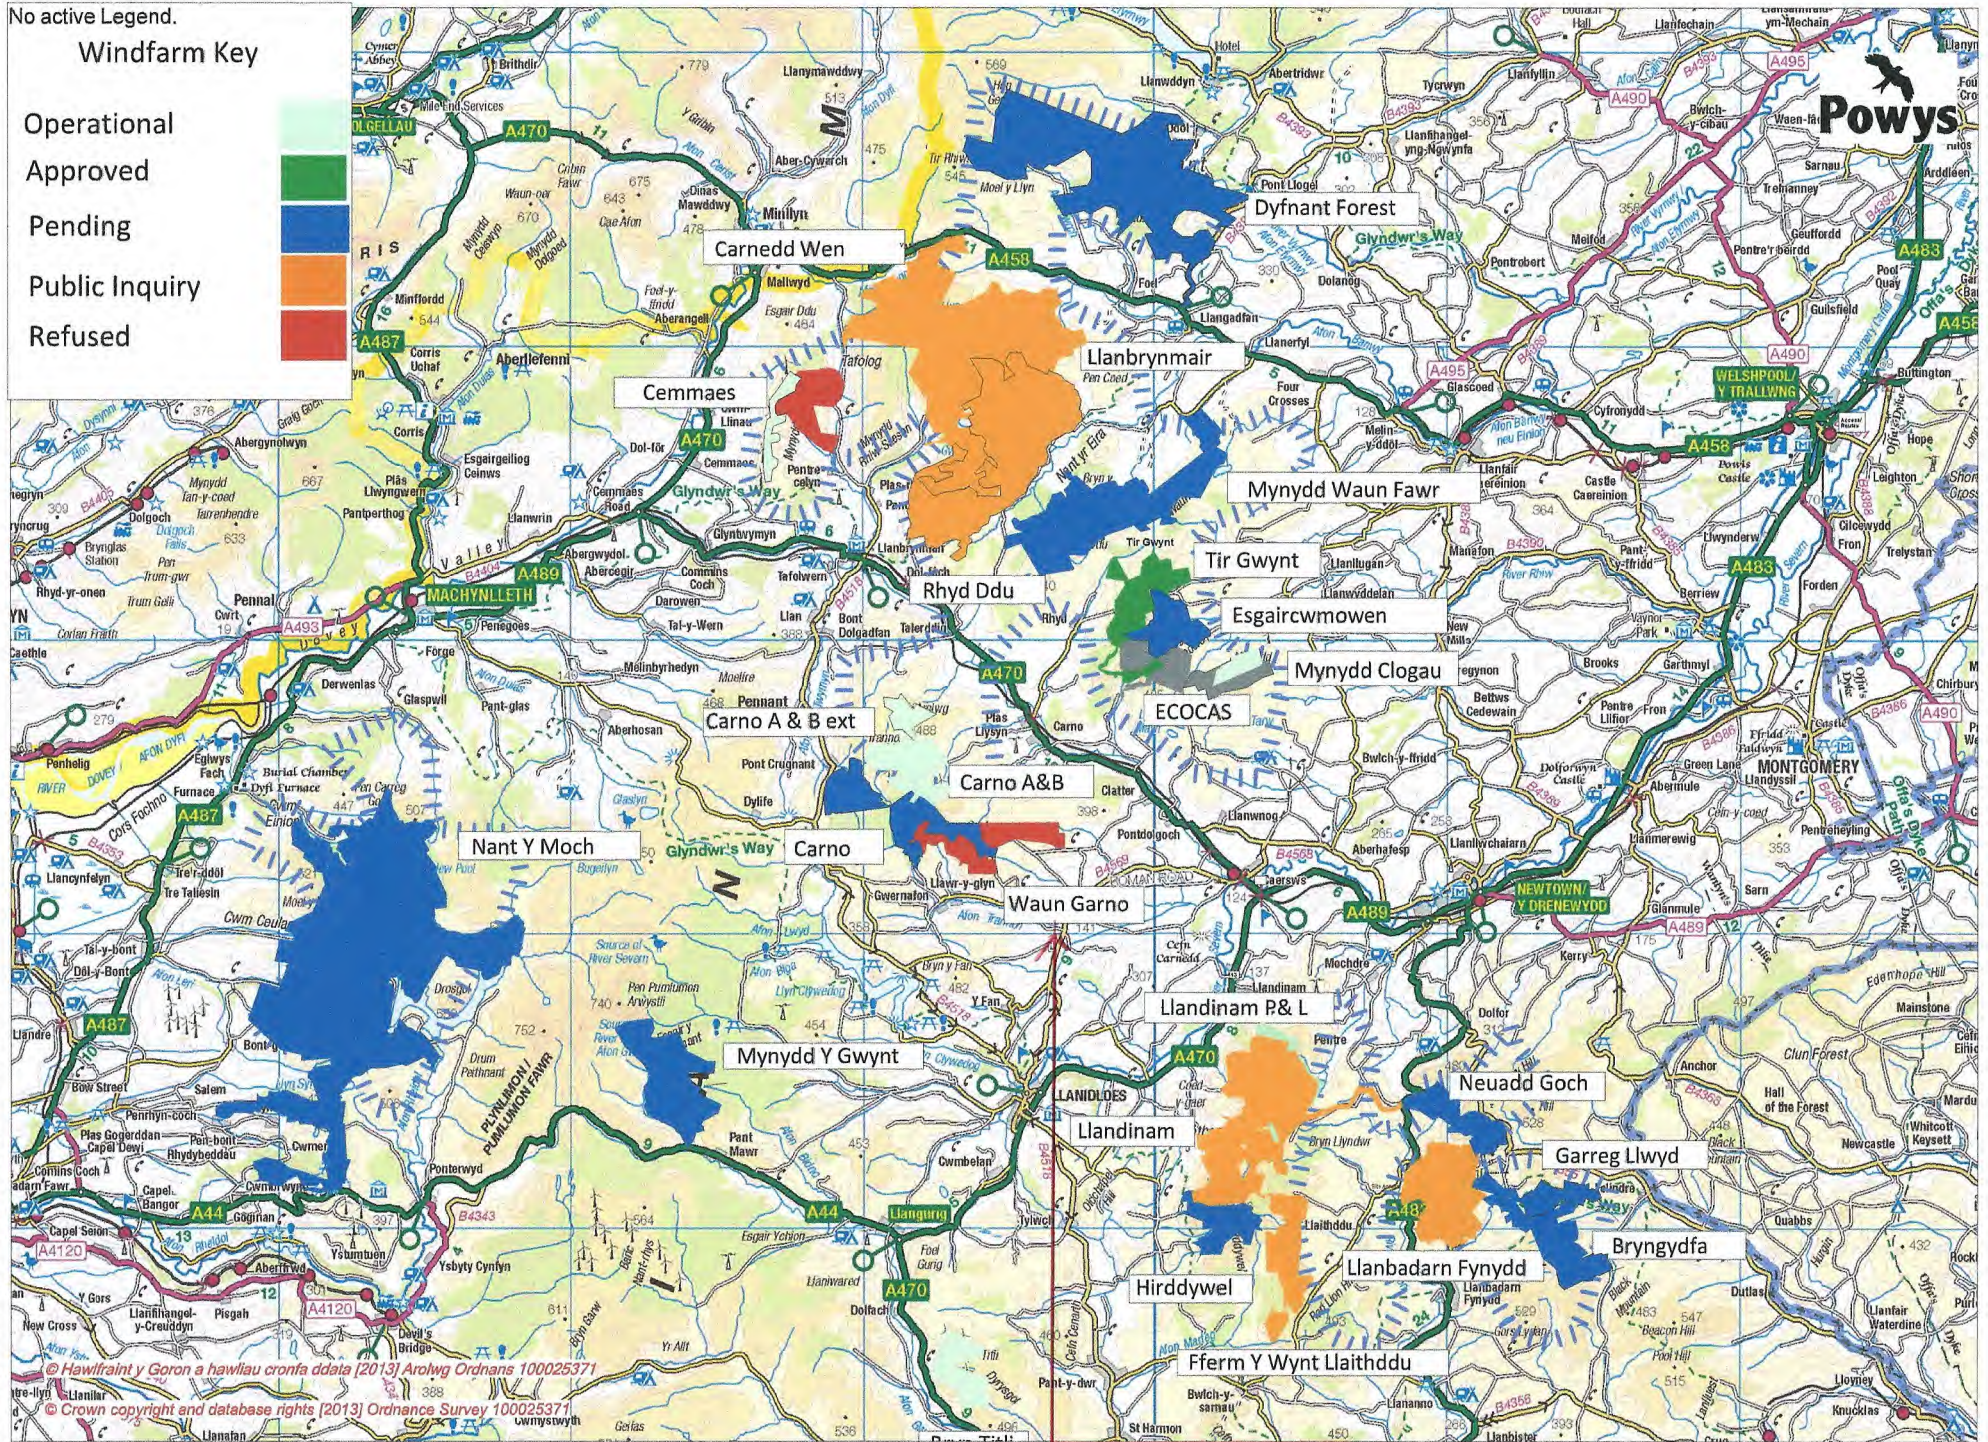

No active Legend.

Windfarm Key

- Operational
- Approved
- Pending
- Public Inquiry
- Refused

TREFIEGLWYS