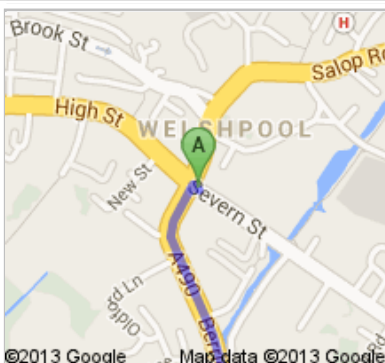

Directions to Dolfor Community Hall

Genau Hafod, Dolfor, Newtown, Powys SY16 4AA, United Kingdom

16.3 mi – about 27 mins

Royal Oak Hotel

The Cross, Powys, Welshpool SY21 7DG, United Kingdom

1. Head **northwest** on **Severn St/B4381** toward **Berriew St/A490**

go 43 ft
total 43 ft

2. Take the 1st left onto **Berriew St/A490**
Continue to follow Berriew St
About 1 min

go 0.3 mi
total 0.4 mi

3. Continue onto **A490**
About 2 mins

go 1.2 mi
total 1.6 mi

5. Turn left onto **Dolfor Rd/A483**

go 0.3 mi
total 14.0 mi

6. Slight left onto **Upper Dolfor Rd**
Destination will be on the right
About 5 mins

go 2.3 mi
total 16.3 mi

B Dolfor Community Hall
Genau Hafod, Dolfor, Newtown, Powys SY16
4AA, United Kingdom

Map data ©2013 Google

Directions weren't right? Please find your route on maps.google.co.uk and click "Report a problem" at the bottom left.