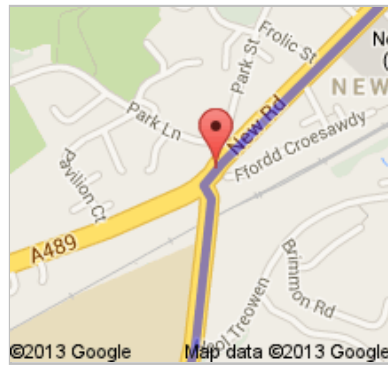

Directions to Dolfor Community Hall

Genau Hafod, Dolfor, Newtown, Powys SY16 4AA, United Kingdom

16.3 mi – about 27 mins

Royal Oak Hotel

The Cross, Powys, Welshpool SY21 7DG, United Kingdom

1. Head **northwest** on **Severn St/B4381** toward **Berriew St/A490**

go 43 ft
total 43 ft

2. Take the 1st left onto **Berriew St/A490**
Continue to follow Berriew St
About 1 min

go 0.3 mi
total 0.4 mi

3. Continue onto **A490**
About 2 mins

go 1.2 mi
total 1.6 mi

5. Turn left onto **Dolfor Rd/A483**

go 0.3 mi
total 14.0 mi

6. Slight left onto **Upper Dolfor Rd**
Destination will be on the right
About 5 mins

go 2.3 mi
total 16.3 mi

B Dolfor Community Hall
Genau Hafod, Dolfor, Newtown, Powys SY16
4AA, United Kingdom