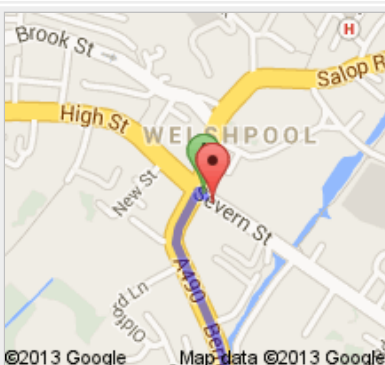

Directions to Dolfor Community Hall

Genau Hafod, Dolfor, Newtown, Powys SY16 4AA, United Kingdom

16.3 mi – about 27 mins

Royal Oak Hotel

The Cross, Powys, Welshpool SY21 7DG, United Kingdom

1. Head **northwest** on **Severn St/B4381** toward **Berriew St/A490**

go 43 ft
total 43 ft

2. Take the 1st left onto **Berriew St/A490**
Continue to follow Berriew St
About 1 min

go 0.3 mi
total 0.4 mi

3. Continue onto **A490**
About 2 mins

go 1.2 mi
total 1.6 mi

5. Turn left onto **Dolfor Rd/A483**

go 0.3 mi
total 14.0 mi

6. Slight left onto **Upper Dolfor Rd**
Destination will be on the right
About 5 mins

go 2.3 mi
total 16.3 mi

B Dolfor Community Hall
Genau Hafod, Dolfor, Newtown, Powys SY16
4AA, United Kingdom

Map data ©2013 Google

Directions weren't right? Please find your route on maps.google.co.uk and click "Report a problem" at the bottom left.